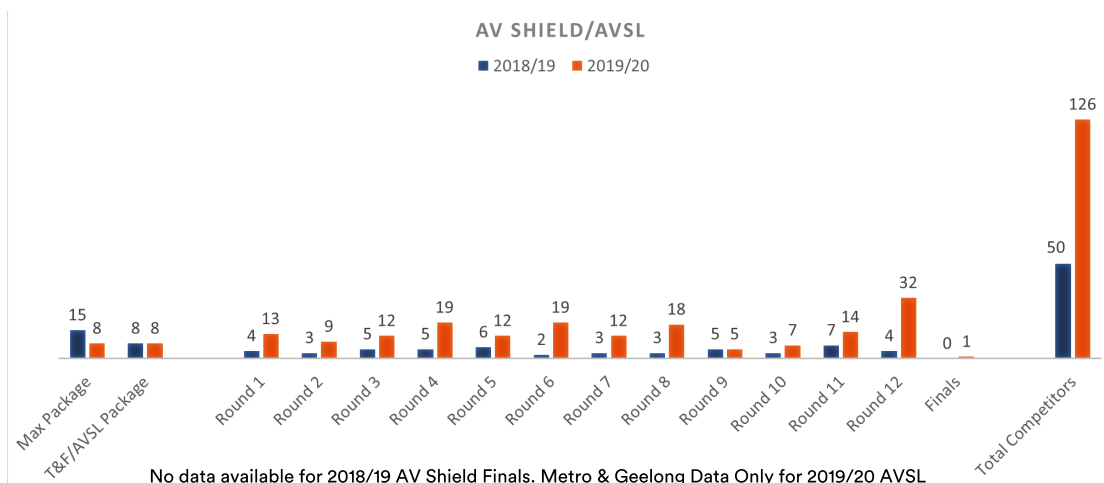

Event Participation

No data available for 2018/19 AV Shield Finals. Metro & Geelong Data Only for 2019/20 AVSL