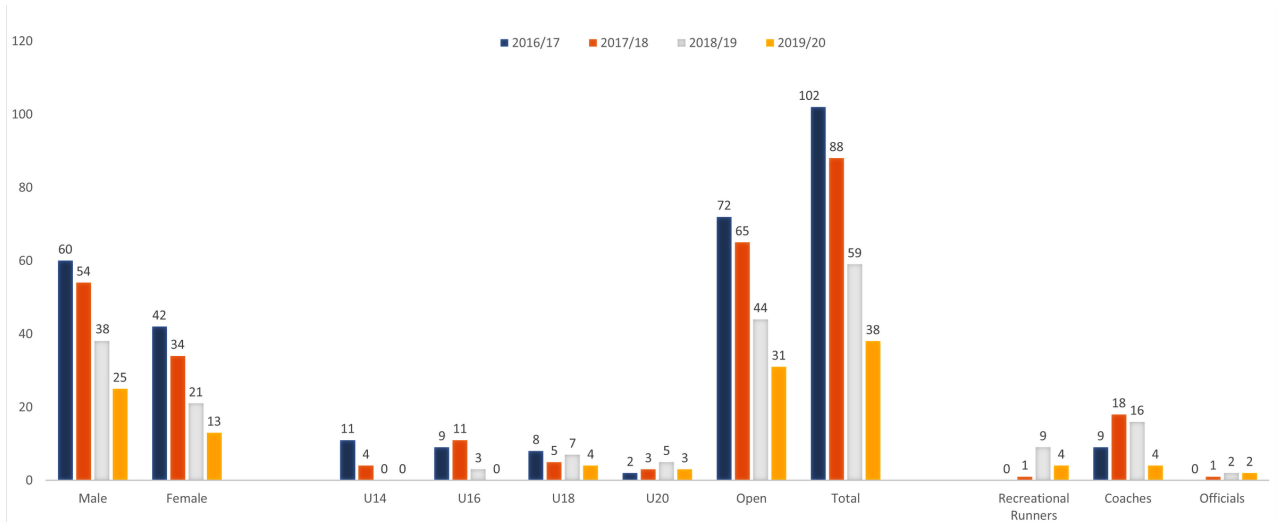

## SOUTH MELBOURNE ATHLETIC CLUB

To assist with the development of a strategic plan for your club, Athletics Victoria provides your club with the following membership and event participation data.

### Membership