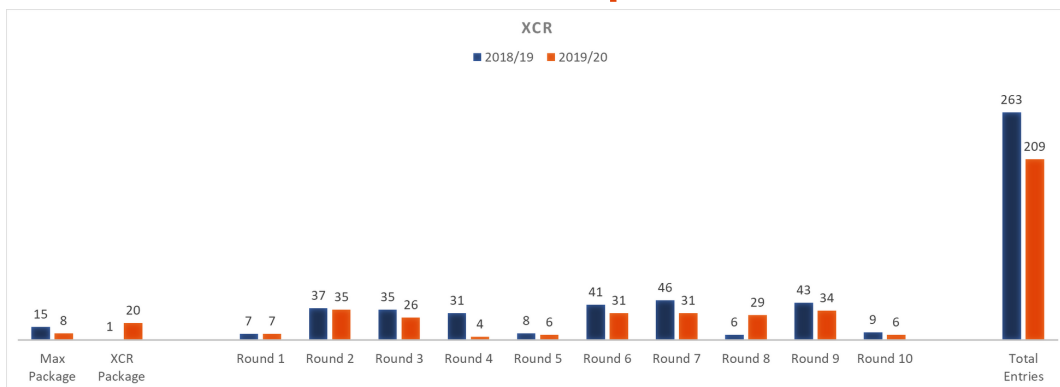

Event Participation

No data available for 2018/19 AV Shield Finals. Metro & Geelong Data Only for 2019/20 AVSL