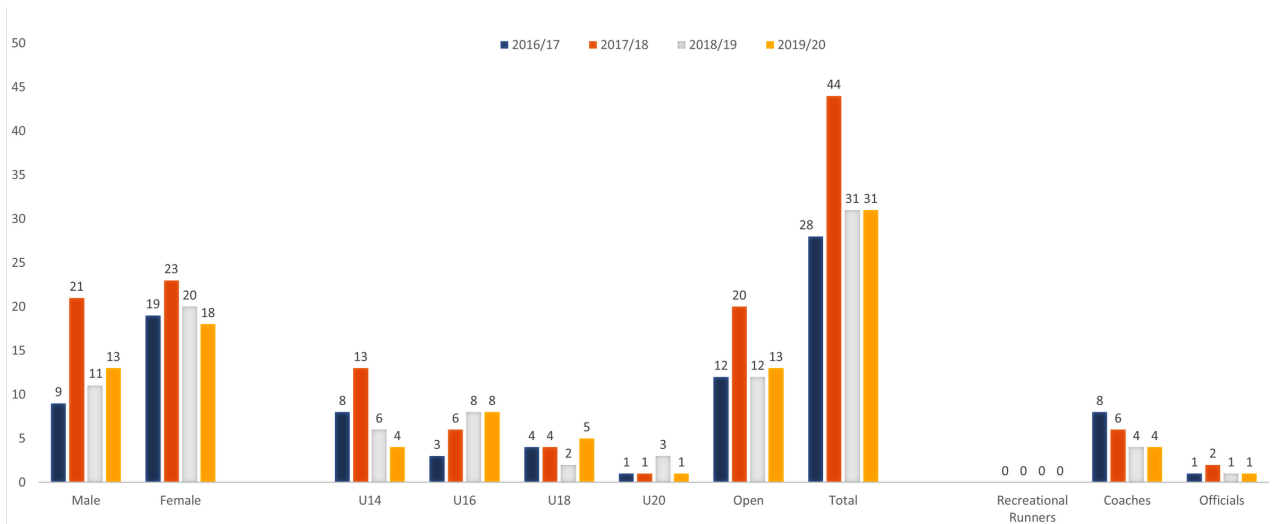

SOUTH COAST ATHLETICS

To assist with the development of a strategic plan for your club, Athletics Victoria provides your club with the following membership and event participation data.

Membership

Event Participation