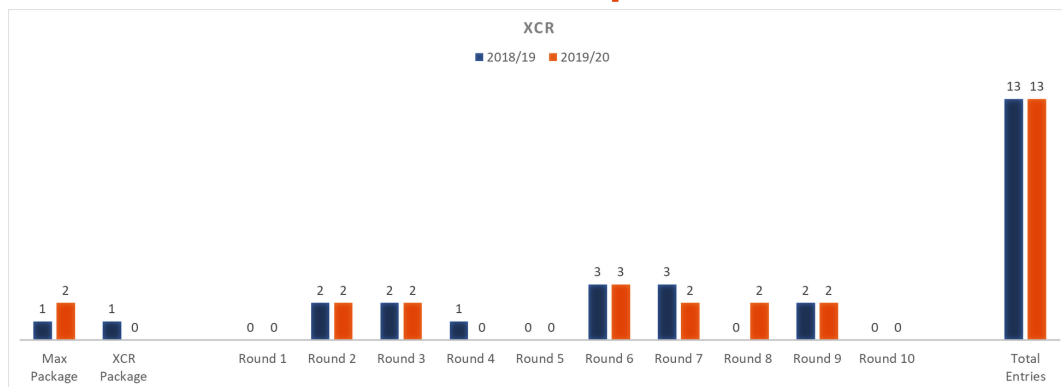

No data available for 2018/19 AV Shield Finals. Metro & Geelong Data Only for 2019/20 AVSL