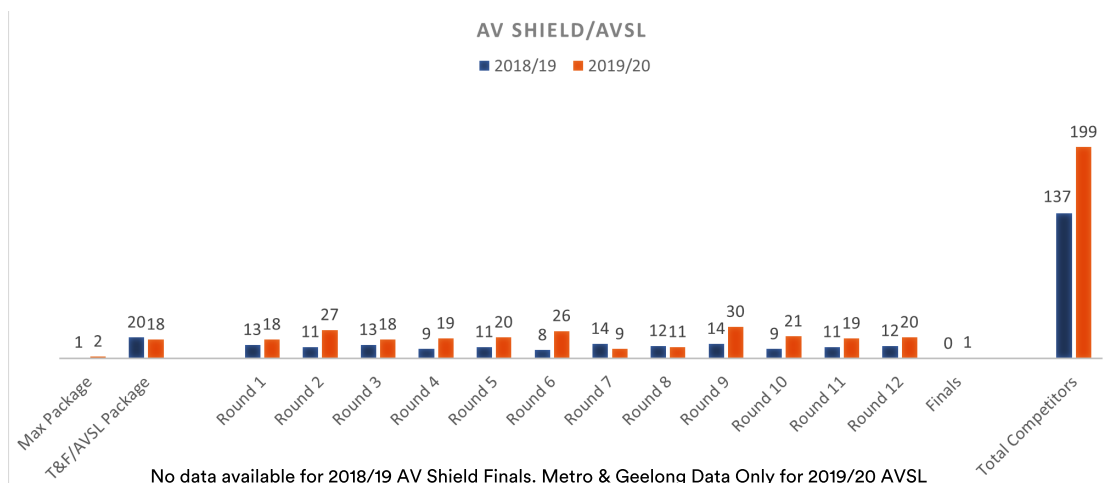

SOUTH COAST ATHLETICS

To assist with the development of a strategic plan for your club, Athletics Victoria provides your club with the following membership and event participation data.

Membership

Event Participation

No data available for 2018/19 AV Shield Finals. Metro & Geelong Data Only for 2019/20 AVSL