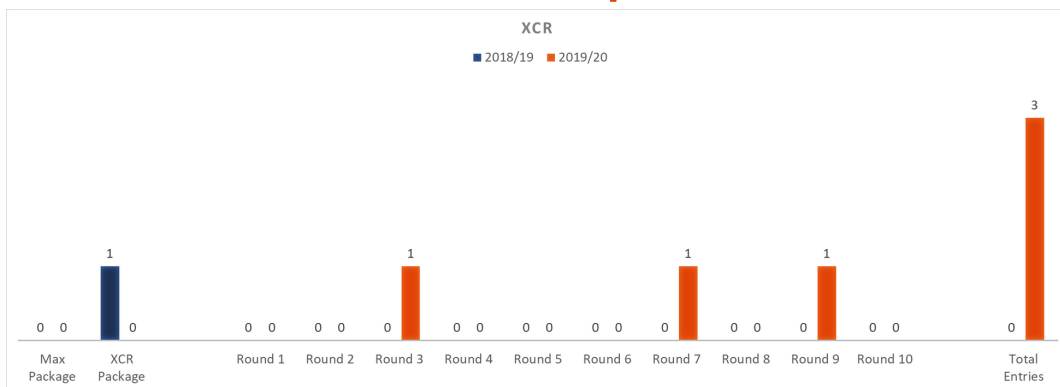

SHEPPARTON ATHLETICS

To assist with the development of a strategic plan for your club, Athletics Victoria provides your club with the following membership and event participation data.

Membership

Event Participation

No data available for 2018/19 AV Shield Finals. Metro & Geelong Data Only for 2019/20 AVSL