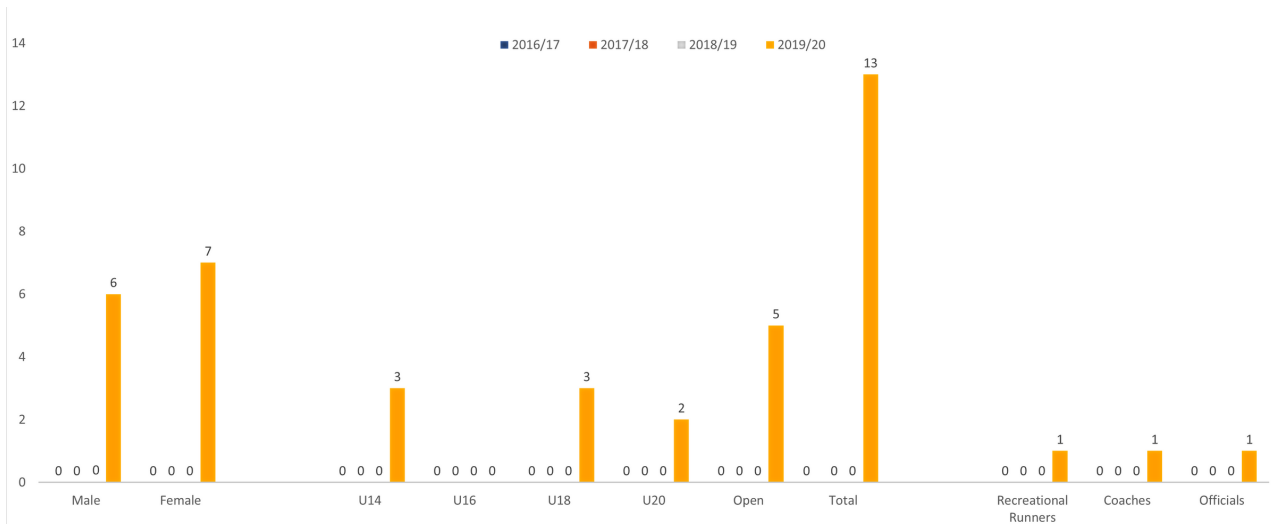

SHEPPARTON ATHLETICS

To assist with the development of a strategic plan for your club, Athletics Victoria provides your club with the following membership and event participation data.

Membership

Event Participation

No data available for 2018/19 AV Shield Finals. Metro & Geelong Data Only for 2019/20 AVSL