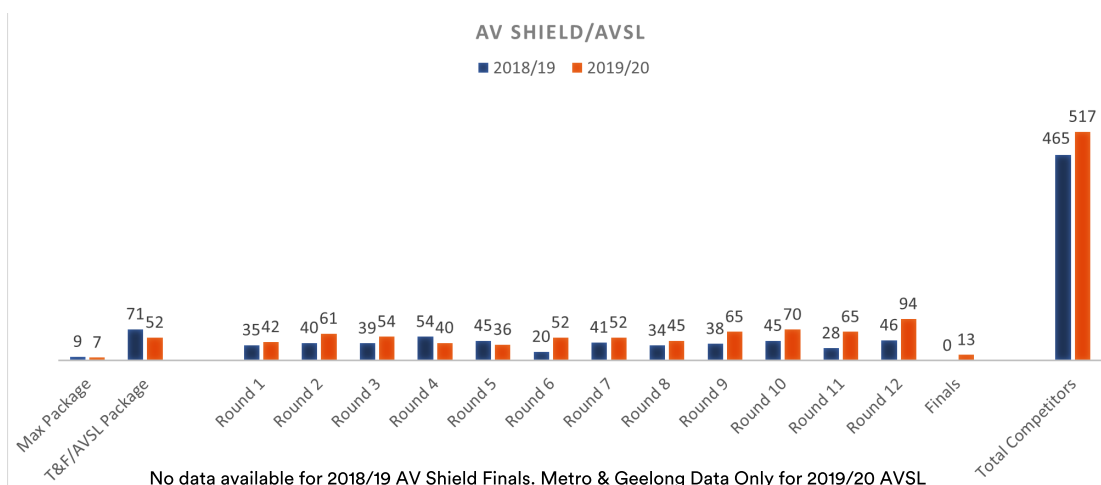

MENTONE ATHLETIC CLUB

To assist with the development of a strategic plan for your club, Athletics Victoria provides your club with the following membership and event participation data.

Membership

Event Participation

No data available for 2018/19 AV Shield Finals. Metro & Geelong Data Only for 2019/20 AVSL