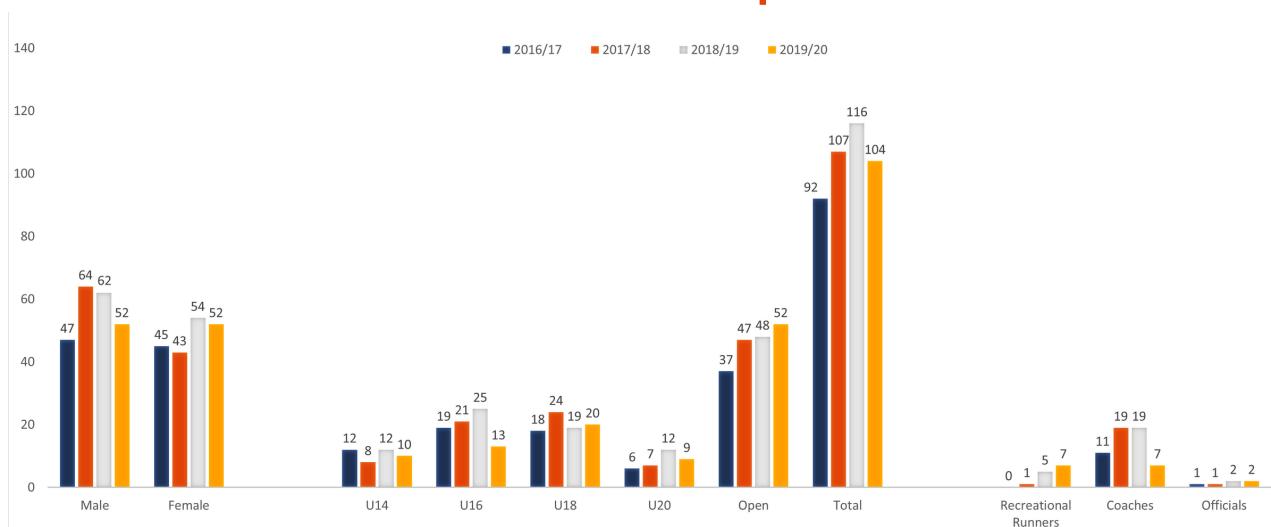

MENTONE ATHLETIC CLUB

To assist with the development of a strategic plan for your club, Athletics Victoria provides your club with the following membership and event participation data.

Membership

Event Participation