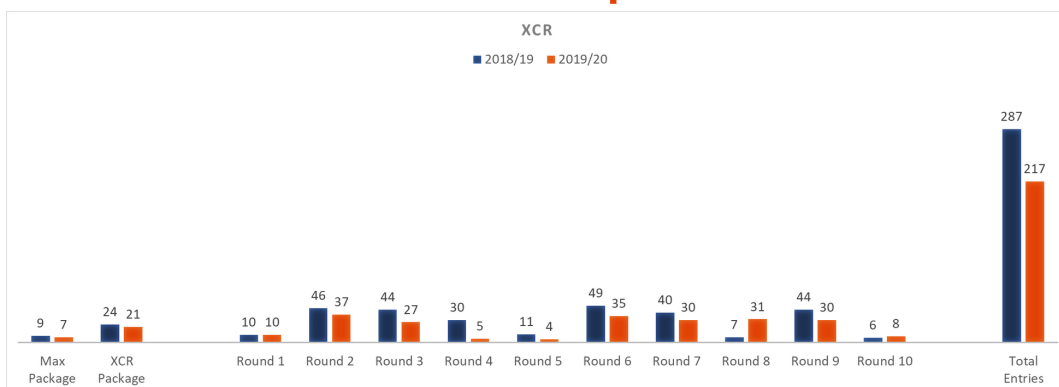

MENTONE ATHLETIC CLUB

To assist with the development of a strategic plan for your club, Athletics Victoria provides your club with the following membership and event participation data.

Membership

Event Participation

No data available for 2018/19 AV Shield Finals. Metro & Geelong Data Only for 2019/20 AVSL