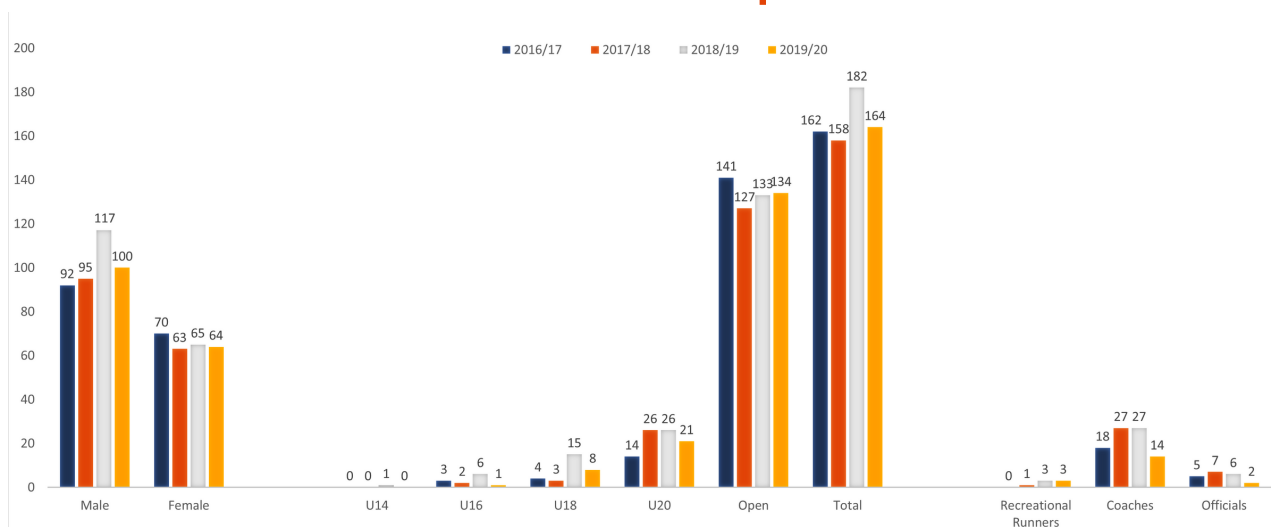

## MELBOURNE UNIVERSITY ATHLETIC CLUB

To assist with the development of a strategic plan for your club, Athletics Victoria provides your club with the following membership and event participation data.

### Membership