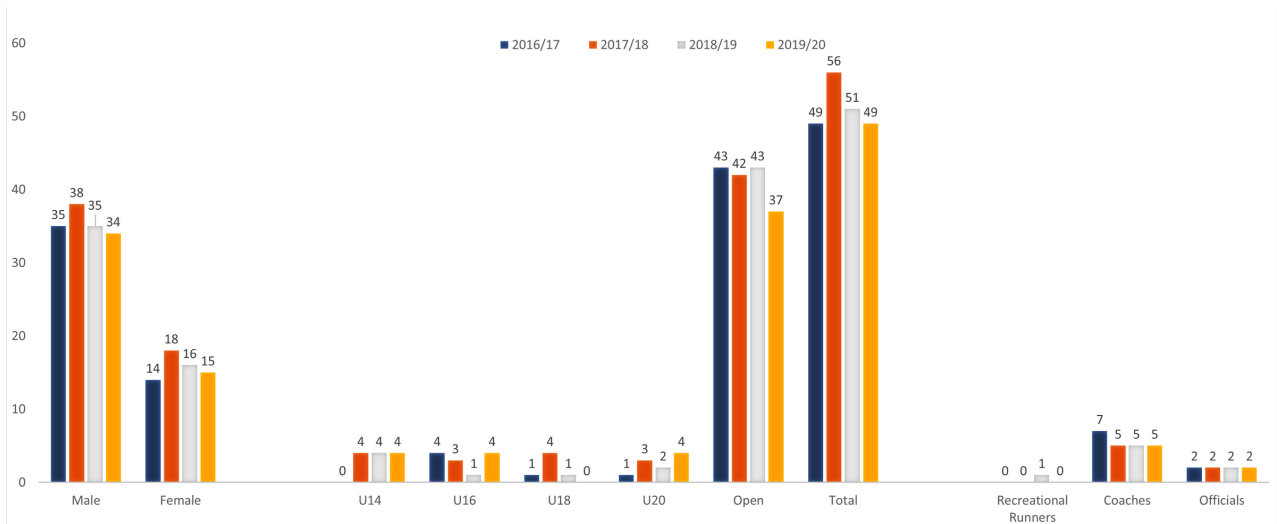

ATHLETICS WAVERLEY

To assist with the development of a strategic plan for your club, Athletics Victoria provides your club with the following membership and event participation data.

Membership

Event Participation