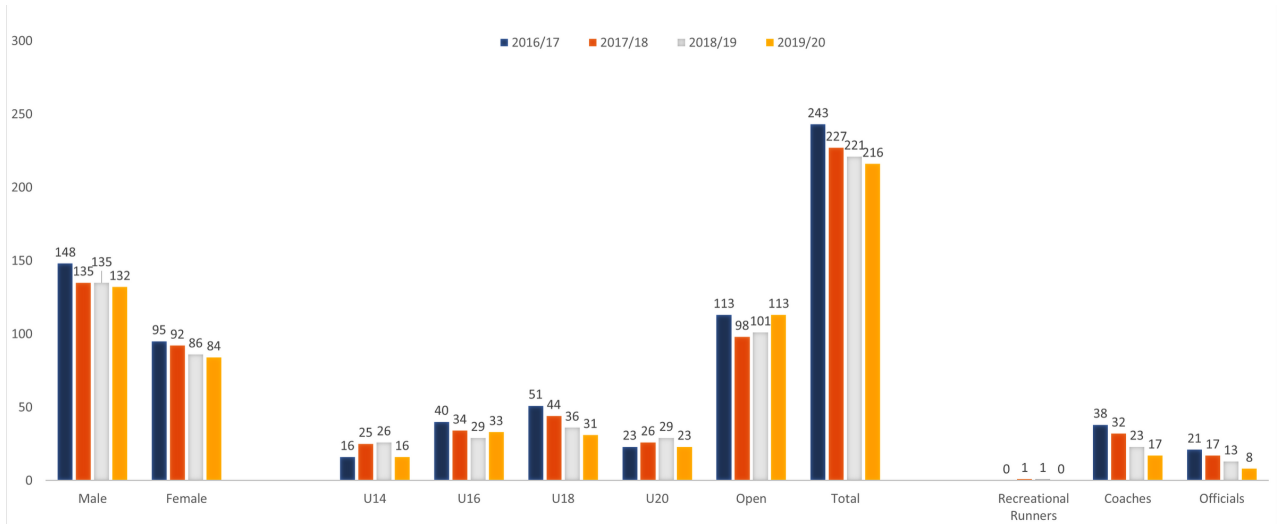

ATHLETICS ESSENDON

To assist with the development of a strategic plan for your club, Athletics Victoria provides your club with the following membership and event participation data.

Membership

Event Participation